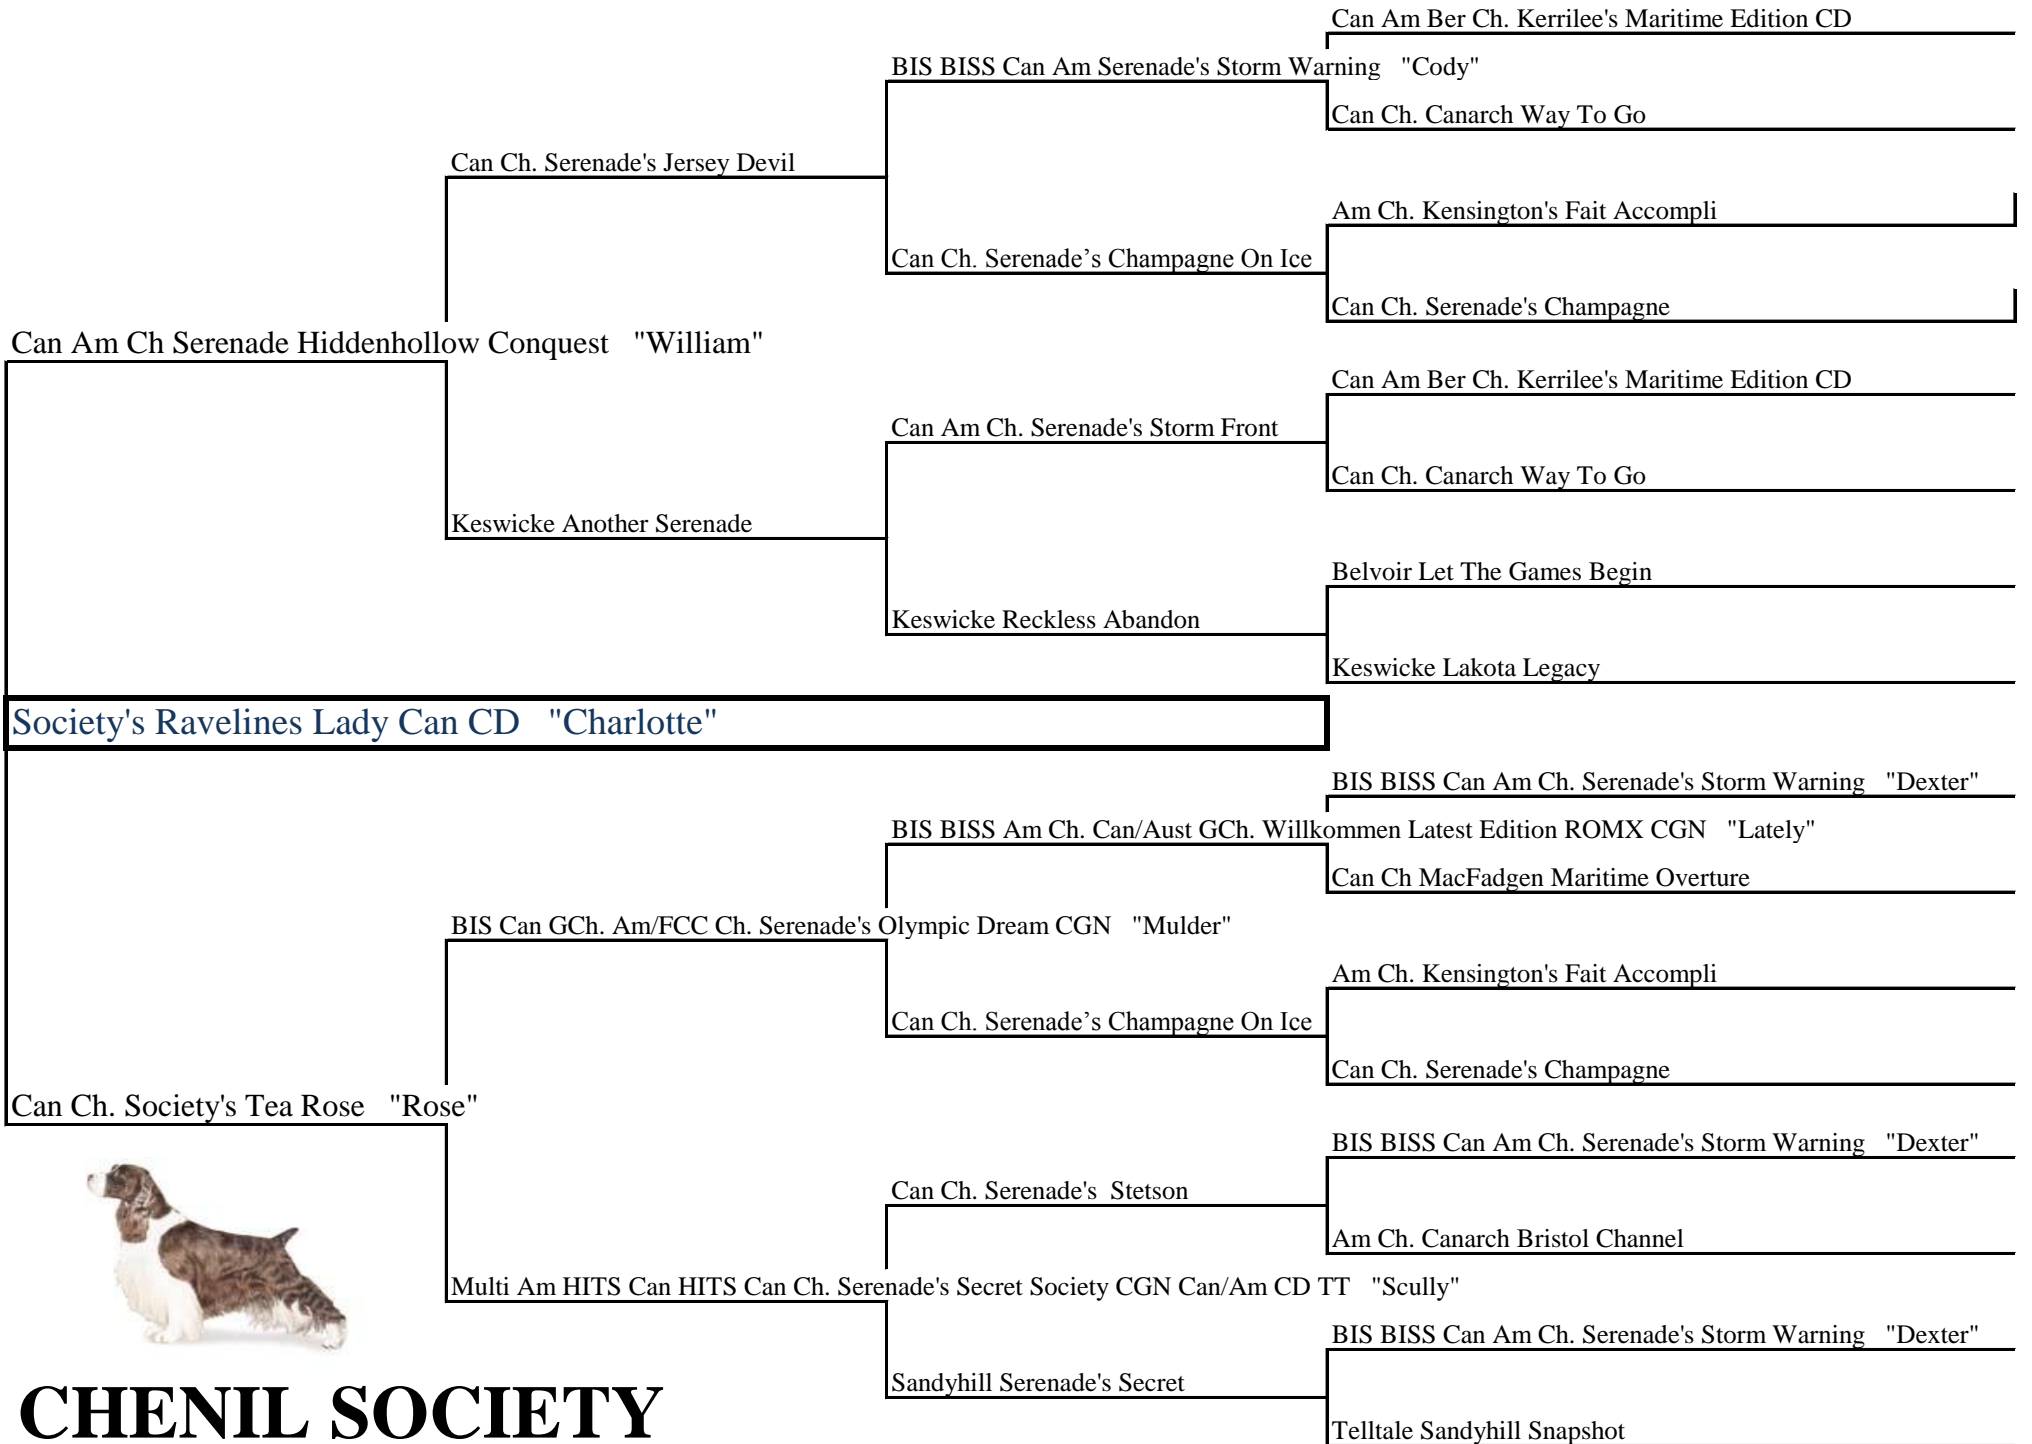

PEDIGREE: Society's Ravelines Lady Can CD "Charlotte"

Parent

Grand Parent

Arrière grand parent

Arrière arrière grand parent

CHENIL SOCIETY