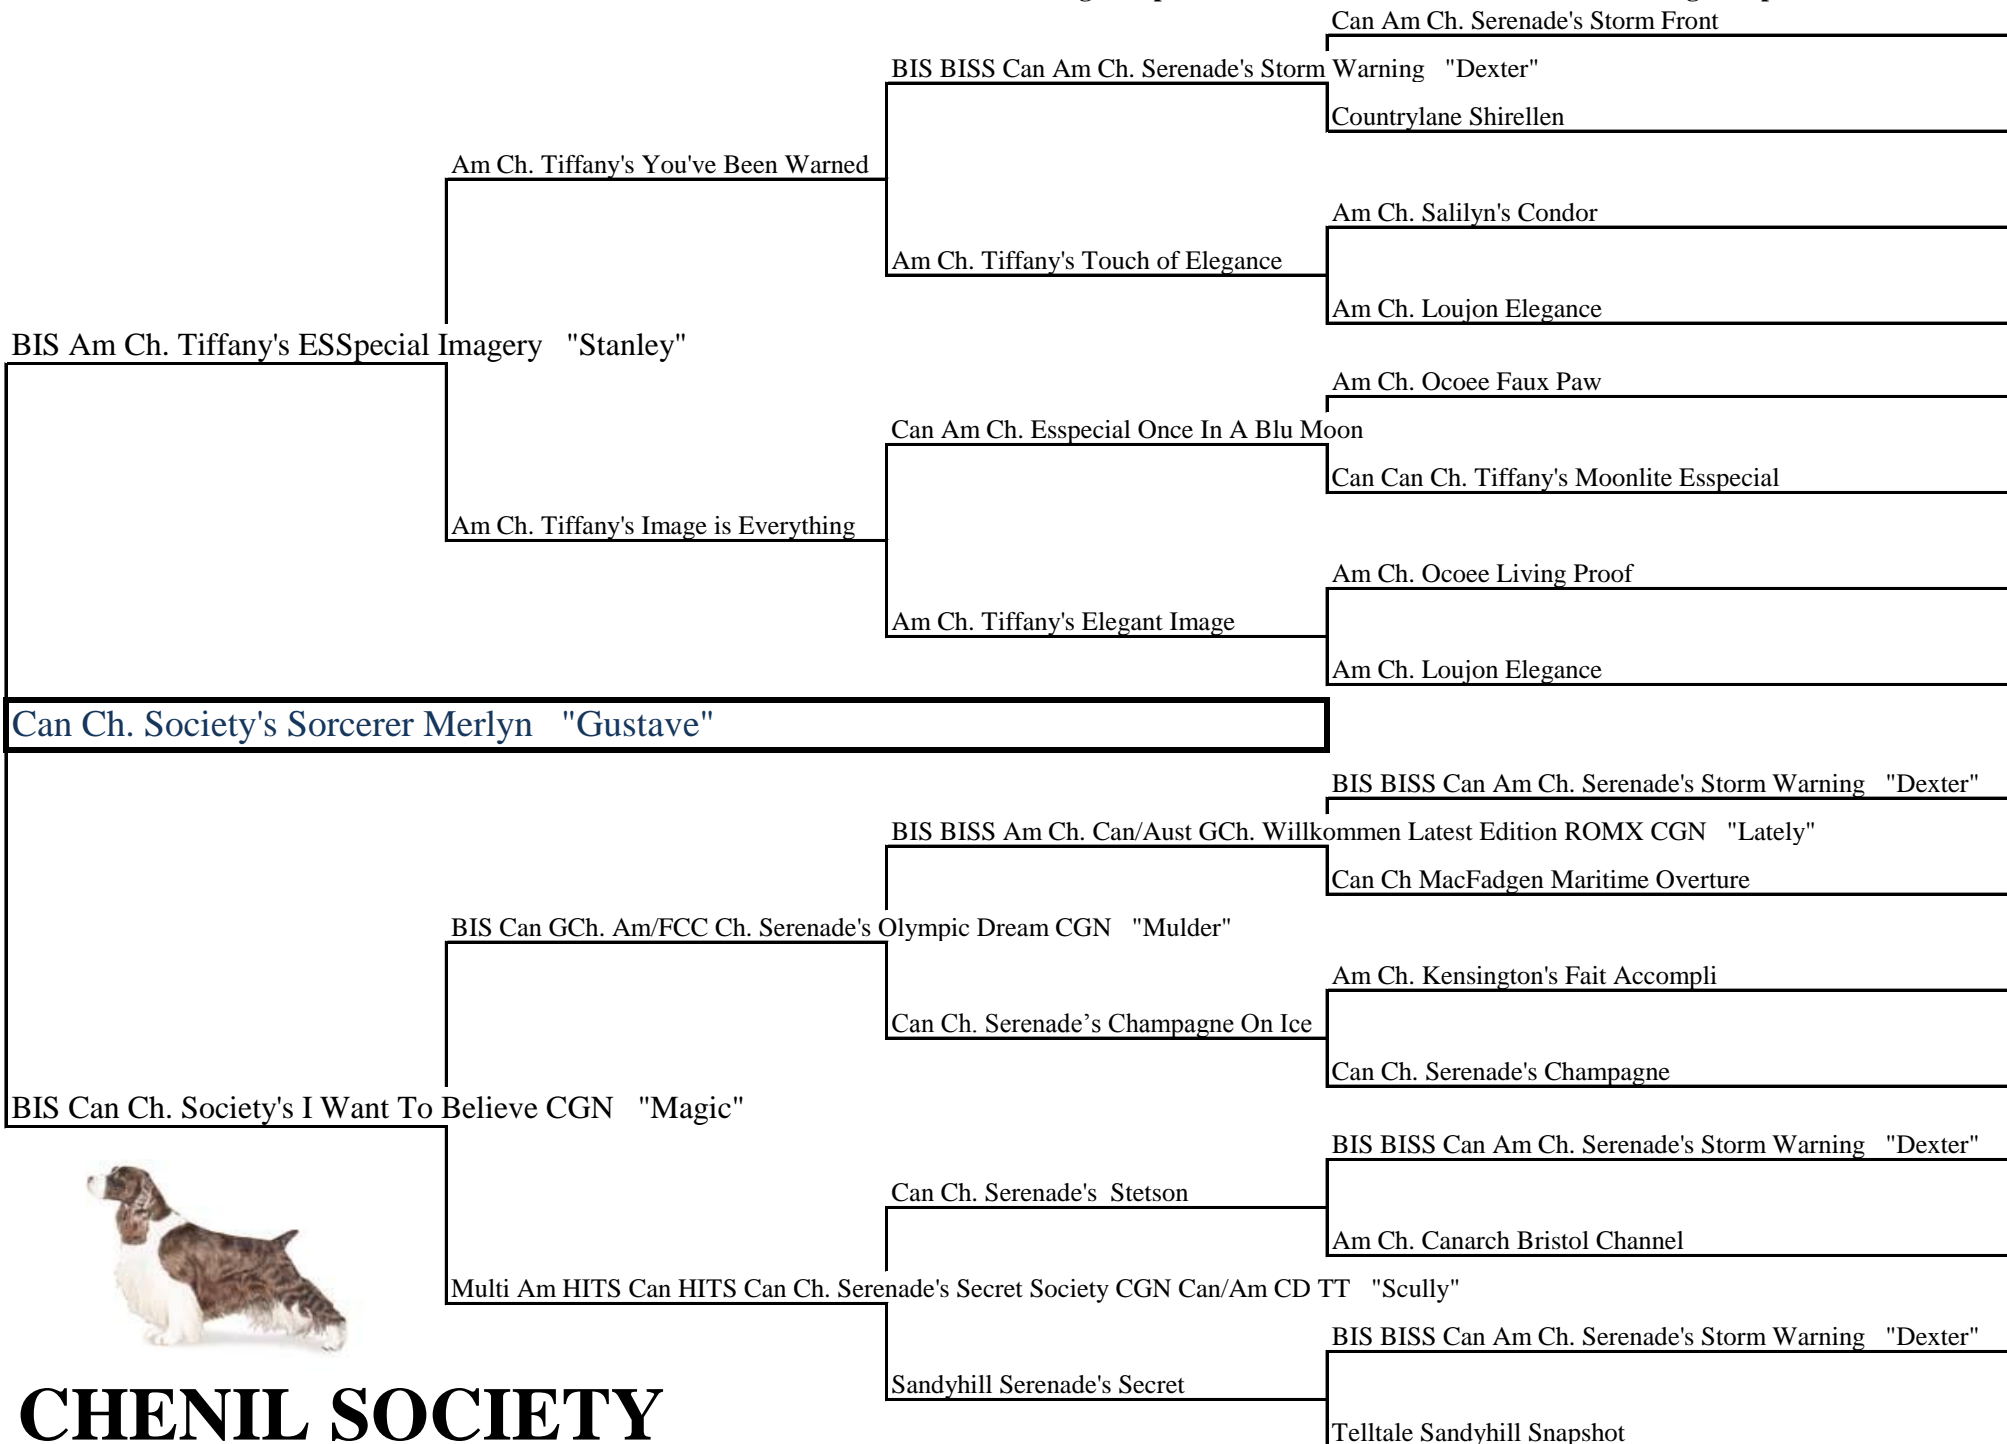

# PEDIGREE: Can Ch. Society's Sorcerer Merlyn "Gustave"

Parent

Grand Parent

Arrière grand parent

Arrière arrière grand parent

**CHENIL SOCIETY**